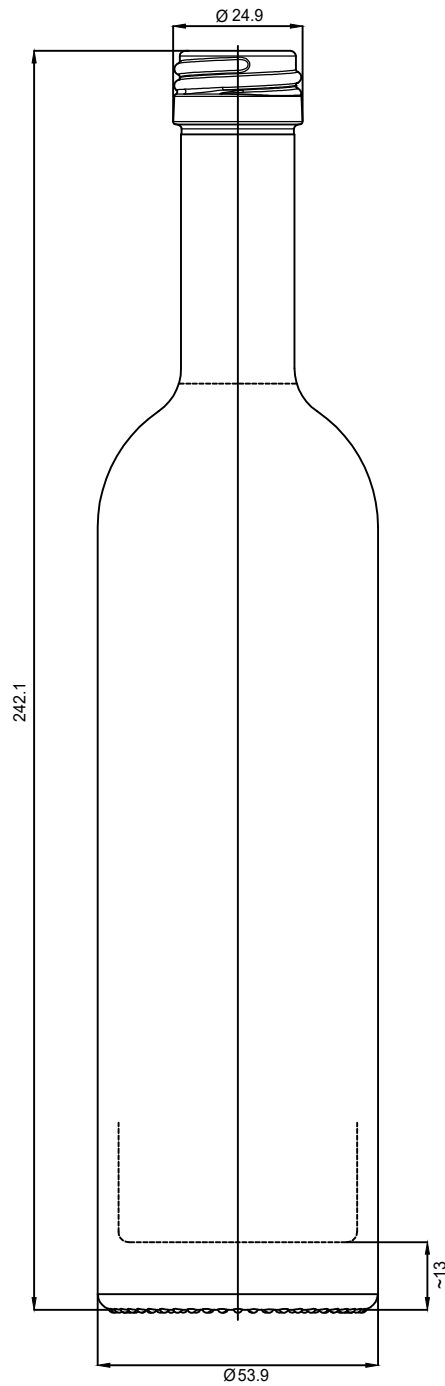

ARIANA

Screw 0.250

KMC
G L A S S

⌘ Ariana Screw 0.250

⌘ Weight - 360 g

⌘ Filling CAP - 250 ml

⌘ Color - Flint

⌘ Diameter - 53.9